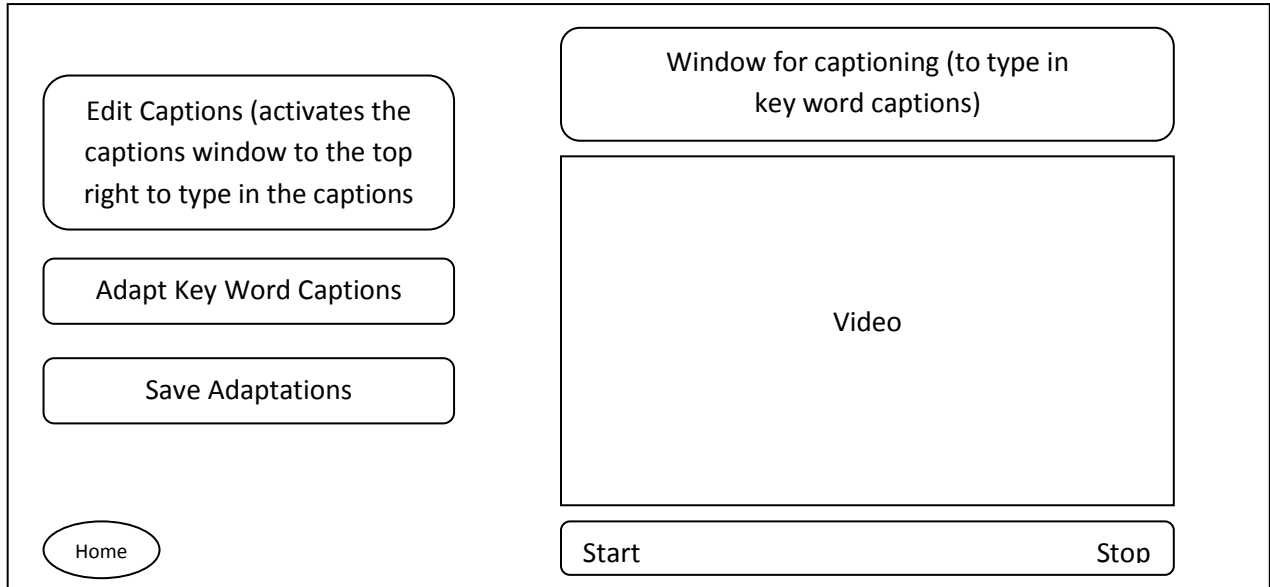

# Adapted Video Program Storyboard

Steppingstones 2008

1.

2.

3.

4. (If Captions chosen on screen 3)

5. (if Regular Captions, Highlighted Text Captions, or Picture Symbol Captions chosen):

6. (if Edit Captions chosen):

7.

8. (If Visual and Verbal Cues chosen on screen 3)

9. (If Create Quiz chosen on screen 3)

10. (If Active Search Links chosen on screen 3)

Add Questions (to the screen to the right)

Add Arrow Links (to the screen to the right)

Link Arrows (to specific time in the video)

Save Adaptations

Home

A screen at the end of the video

Start Stop